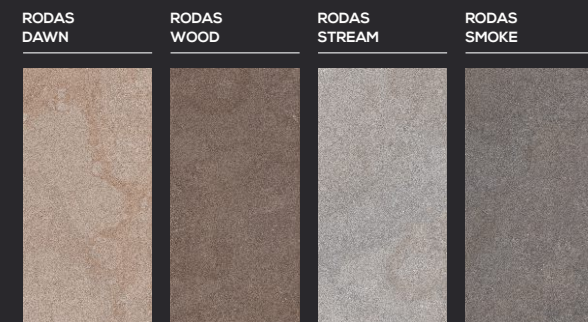

RODAS SERIES Finish Duragrip