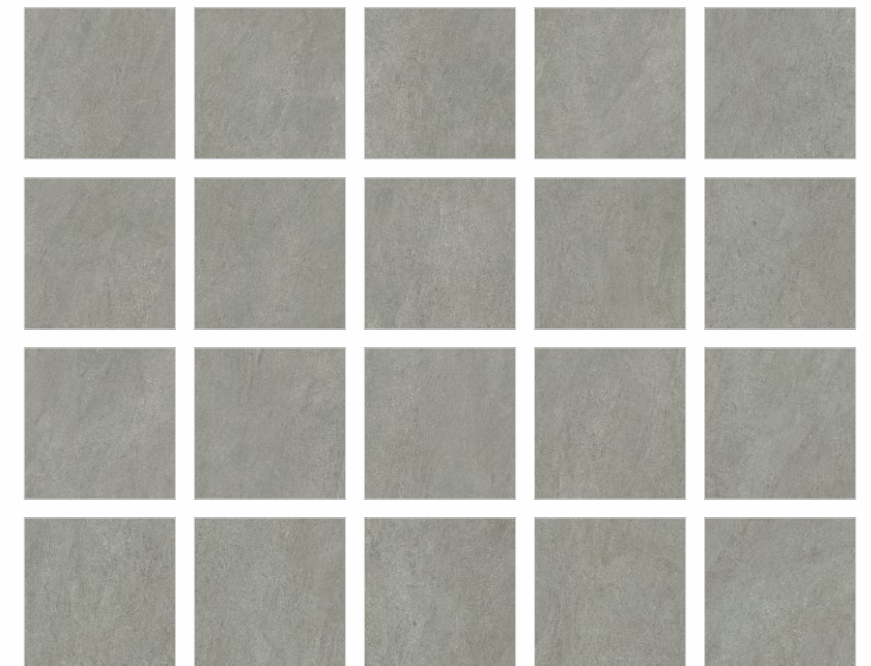

600x600mm   20 - Random Faces
Finish: **Duragrip**

CANYON SEASHORE

GRIPPO
COLLECTION