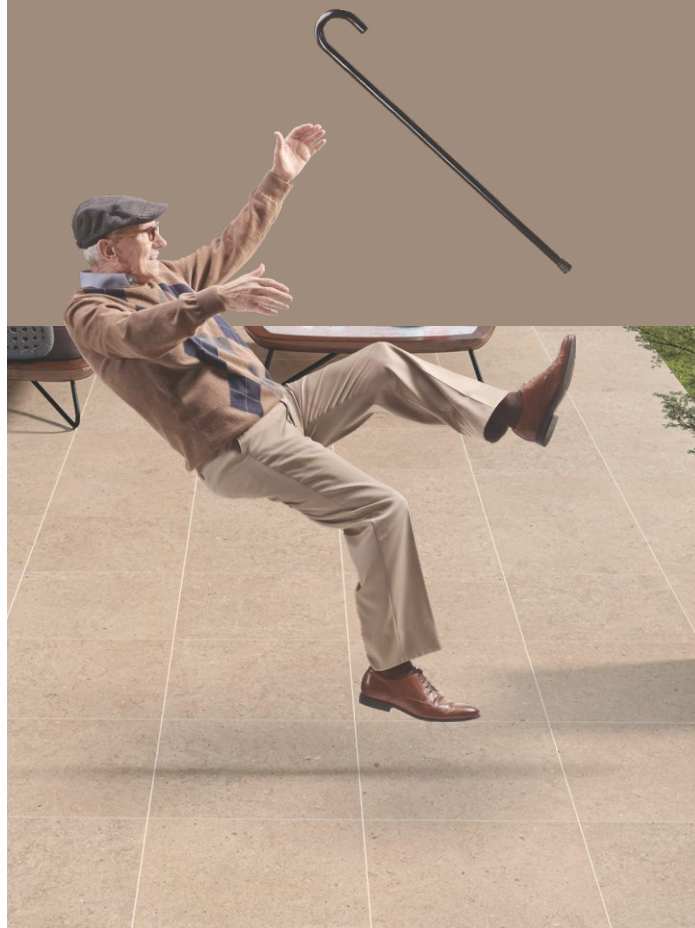

When you walk on an Ordinary Surface