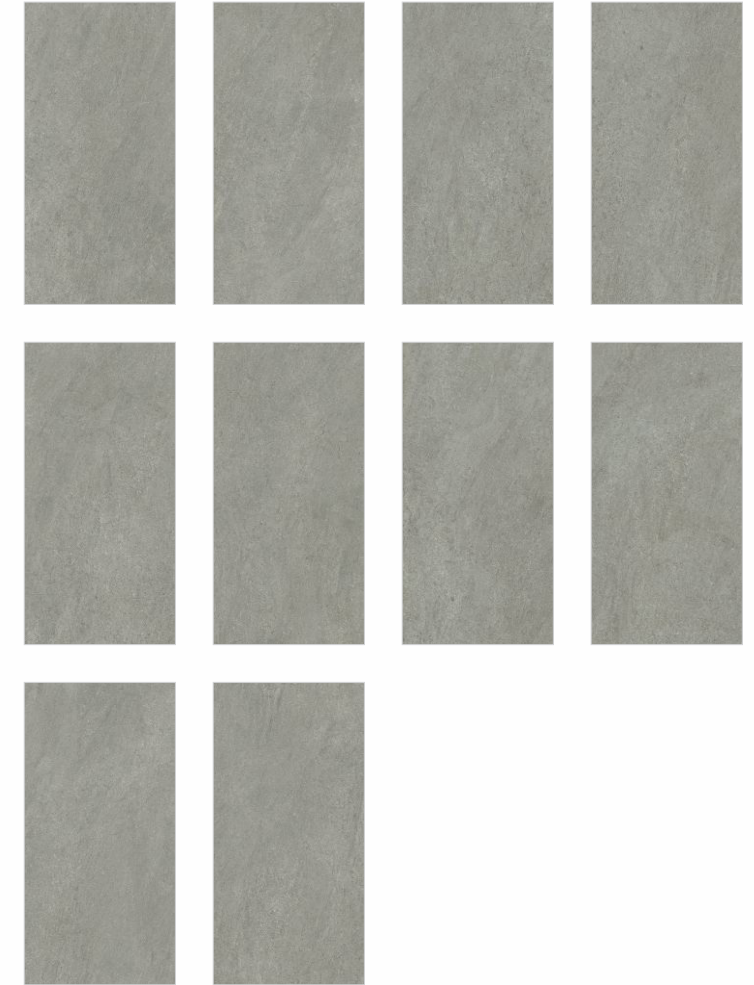

Canyon Seashore

600x1200mm   10 - Random Faces
Finish: **Duragrip**