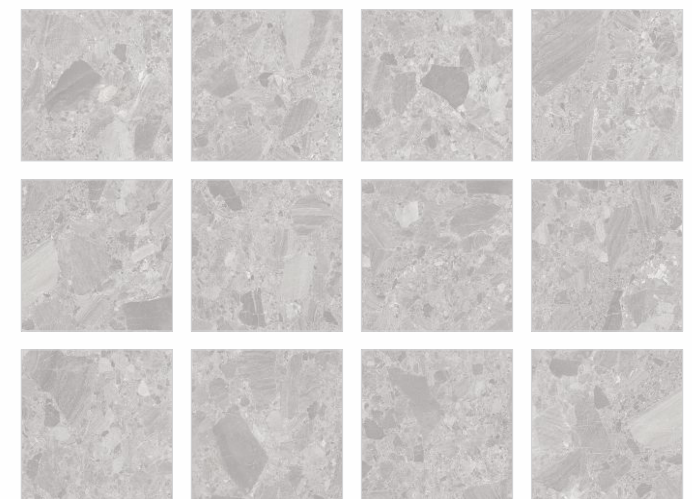

## Teraco Gris

600x1200mm  
Finish: **Duragrip**

6 - Random Faces

600x600mm  
Finish: **Duragrip**

12 - Random Faces