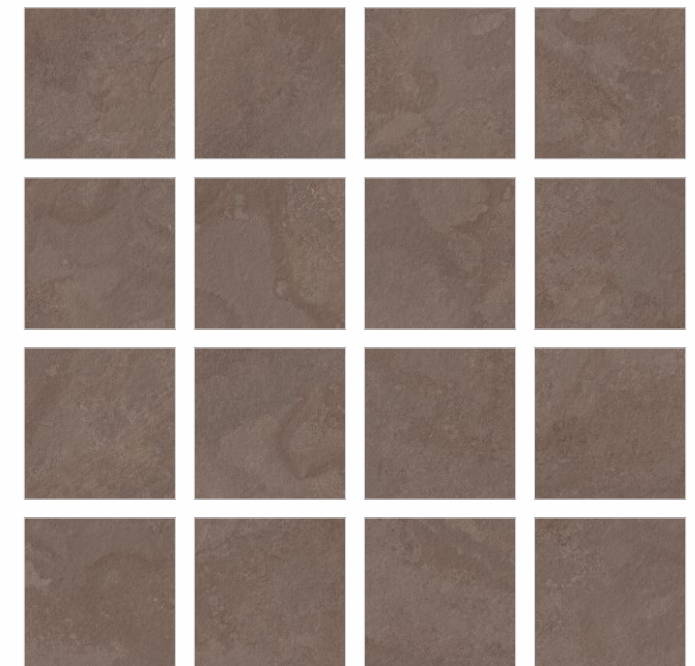

## Rodas Wood

600x1200mm  
Finish: **Duragrip**

8 - Random Faces

600x600mm  
Finish: **Duragrip**

16 - Random Faces

Bath Area

Rodas Stream  
600x1200mm | Finish - Duragrip

Craft stunning, safe, statement-making bath areas with water-resistant, slip-resistant, and easy-to-lay tiles of the Grippo Collection, which are ideal for wet spaces like bathrooms, outdoors, and more.